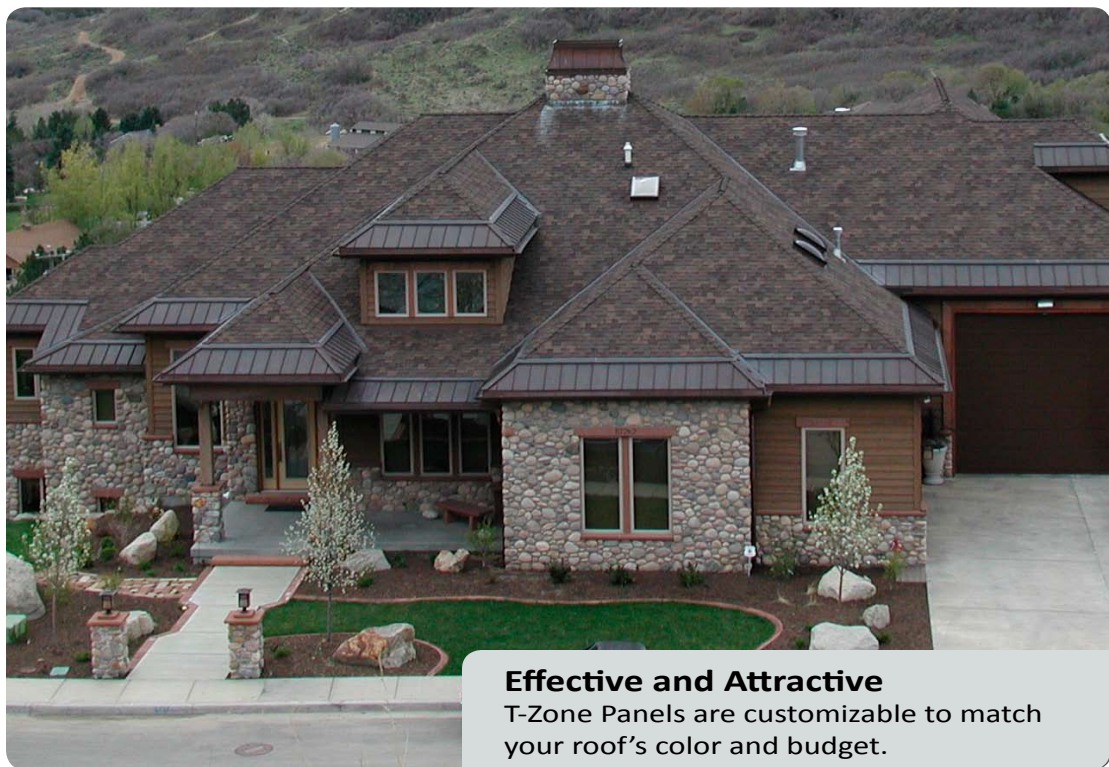

T-ZONE

The T-Zone System

- Same benefits of the T-Panel system
- Melts a wider surface area of snow and ice
- Melts more snow with less energy
- Fully automated

The T-Zone System

Ideal for larger homes and large buildings, the T-Zone System has all the same benefits of the T-Panel system, with the added ability to melt a wider area of snow and ice.

COLOR OPTIONS

 Aluminum	 Brandy Wine	 Charcoal Grey	 Copper	 Core-Ten
 Dark Bronze	 Hartford Green	 Hemlock Green	 Mansard Brown	 Matte Black
 Medium Bronze	 Patina Green	 Sandstone	 Sierra Tan	 Slate Grey
 Stone White				